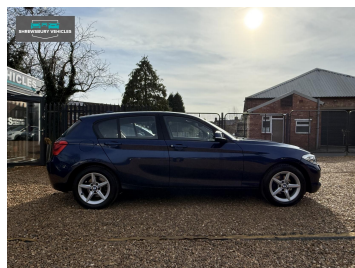

BMW 1 Series

1.5 116d SE Hatchback 5dr Diesel Manual Euro 6 (s/s) (116 ps)

£8,995

From £177.21/month

Year
2016

Mileage
46,945 miles

Seats
5

Doors
5

Body Shape
Hatchback

Colour
Mediterranean Blue

Fuel Type
Diesel

Transmission
Manual

Optional Extras

Audio and Communications

- Enhanced Bluetooth Telephone Preparation with USB Audio Interface and Voice Control
- Full Black Panel Display
- Media Package - BMW Professional

Exterior

- Run Flat Tyres

Interior

- Driver Comfort Package

Paint

- Mediterranean Blue

Upholstery

- Move Cloth - Anthracite with Black Interior